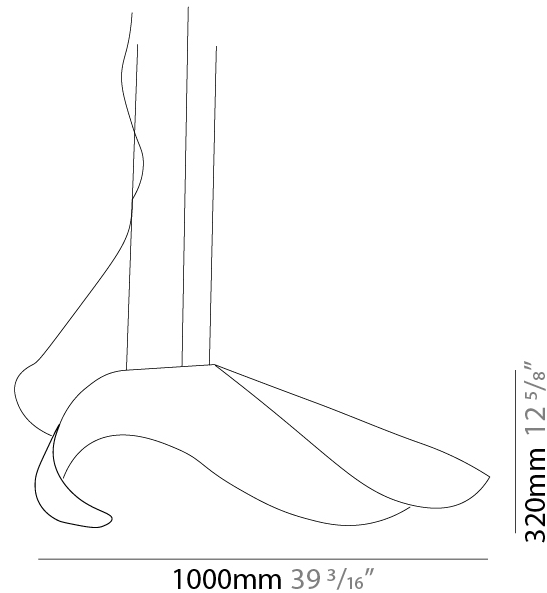

GENERAL

Series: Non So!
Brand: Knikerboker
Division: Design
Mounting Type: Suspension
Mounting Location: Ceiling
Subcategory: Pendant

PHYSICAL

Shape: Round
Diameter (mm): 1000
Diameter (in): 39 ³/₁₆
Width (mm): 320
Width (in): 12 ⁵/₈
Extension (mm): 2000
Extension (in): 78 ³/₄
Light Distribution: Asymmetric
Fixture Finish: EWH / EBK / MAN / COF / PRD / SLF / GLF / CLF / BRL / EWS / EWG / EWC / EWR / EBS / EBG / EBC / EBC / EBB / MAS / MAD / MAC / MAB / COS / CGO / CCL / CBL / PRS / PRG / PRC / PRB
Fixture Material: Metal
Cable Details: 3 Steel Cables 2000mm / 78 3/4 / Silicon Cable 2000mm / 78 3/4

ELECTRICAL

Lamp Type: LED
Bulb Included: Bulb Included
Total Output Wattage (W): 30
Dimming: Tri-Mode (Non-Dimming and Phase Dimming (120Vac only) and 0-10V Dimming)
Driver Included: Yes
Driver Location: Integrated
Driver Type: Constant Current - Universal
Driver Class: Class 2
Input Voltage (V): 120 - 277
Constant Current (MA): 250
Upon Request: 0-10Vdc dimming / Phase dimming @120Vac / 277Vac

LED

Number of LEDs: 3
Color Temperature (°K): 3000
Max. Delivered Lumen (lm): 3300
CRI: >85 CRI
Lamp Life (hrs): 50000

OPTICAL

RATINGS AND CERTIFICATIONS

Certified By: CSA Certified to UL and CSA Standards
IP rating: IP20

PROJECT	_____
TYPE	_____
SPECIFIER	_____
QUANTITY	_____
DATE	_____